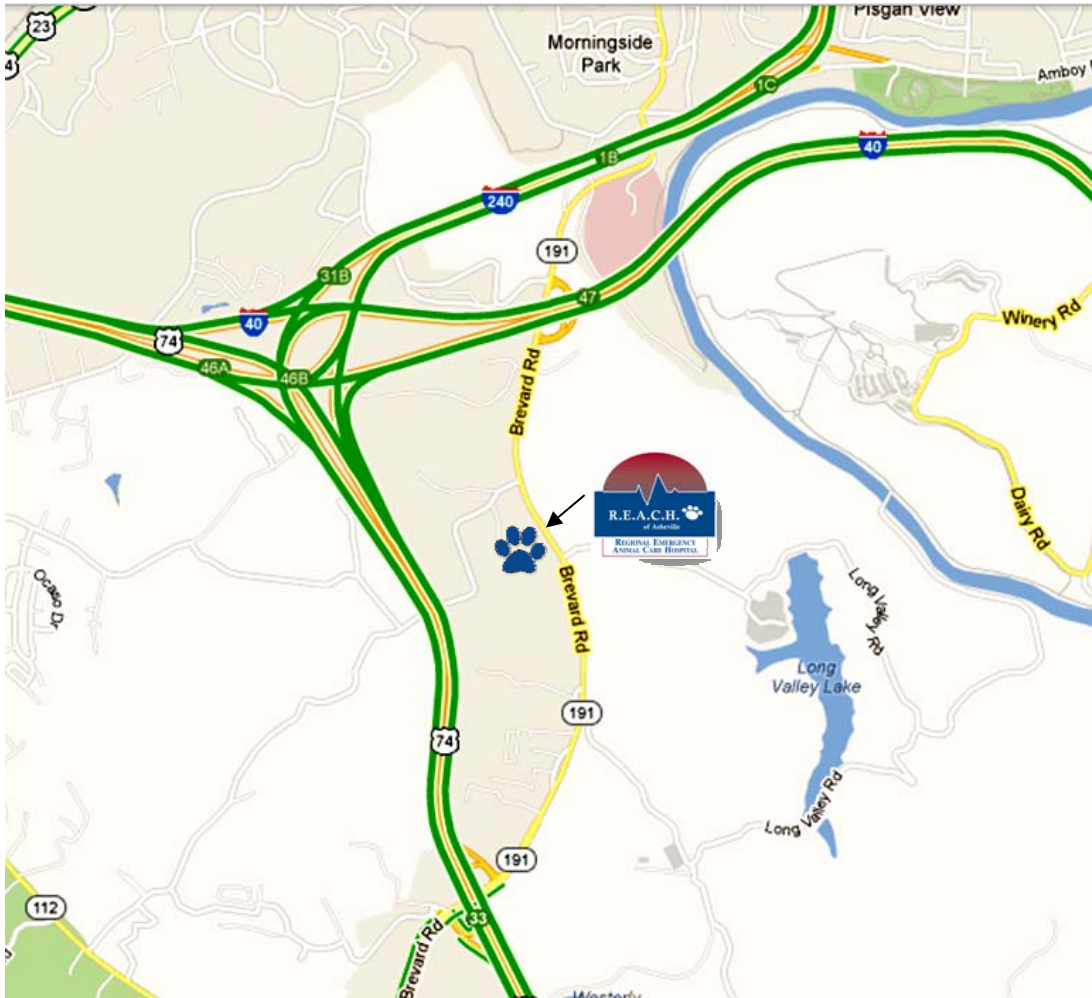

R.E.A.C.H. is conveniently located on Brevard Rd. (Route 191) directly between Jim Barkley Toyota (South) & the WNC Farmer's Market (North).

**677 Brevard Road, Asheville, NC 28806
828-776-9326
www.reachvet.com**

West Of Asheville

**I-40 East To Exit 47
Left At End Of Exit
(South On Brevard Rd. "Rt. 191")
1 Mile On Right**

East Of Asheville

**I-40 West To Exit 47
Left At End Of Exit
(South On Brevard Rd. "Rt. 191")
1 Mile On Right**

South Of Asheville

**I-26 West To Exit 33
Left At End Of Exit
(North On Brevard Rd. "Rt. 191")
½ Mile On Left
(*Must drive past R.E.A.C.H. and make a u-turn at
Anderson Nissan)**

North Of Asheville

**Highway 19/23 To I-240 West To Exit 1B
Left At End Of Exit
(South On Brevard Rd. "Rt. 191")
2 Miles (Through 5 Lights) On Right**